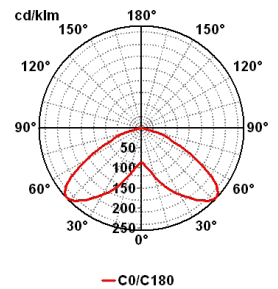

Habana IP65

LC4 00643 2

Rotosymmetric
 Ø 480mm IP65

Technical description

Body made in die cast aluminium with UNI 5076 alloy. Optional tempered glass, sodic/calcic type, 5mm thick, heat-proof and crash-proof. Reflector in pure aluminium, thickness 12/10, turned anodized and polished.

Installation

Industrial indoor

Size (mm)

480 x 480 x 550

Colour

Grey 2

Code	Source	Power	Current	Connection	Lamp
LC4 00643 2	Metal halide vapour	250 W	3 A	E 40	ME HPI PLUS BU

Accessories

Griglia di protezione
 Wire guard

Codice / code	Codice / code
L90 00000 0 Ø 390	L90 00300 0 Ø 500
L90 00100 0 Ø 450	L90 00400 0 Ø 580
L90 00200 0 Ø 480	L90 00500 0 Ø 680

E27 HEG max 250 W con commutatore*
 E27 HEG max 250W with converter