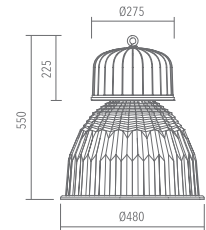

Habana IP65

LC4 00643 2

Rotosymmetric
 Ø 480mm IP65

Technical description

Body made in die cast aluminium with UNI 5076 alloy. Optional tempered glass, sodic/calcic type, 5mm thick, heat-proof and crash-proof. Reflector in pure aluminium, thickness 12/10, turned anodized and polished.

Installation

Industrial indoor

Size (mm)

480 x 480 x 550

Colour

Grey 2

Code	Source	Power	Current	Connection	Lamp
LC4 00643 2	Metal halide vapour	250 W	3 A	E 40	ME HPI PLUS BU

Accessories

Griglia di protezione
 Wire guard

Codice / code	Codice / code
L90 00000 0 Ø 390	L90 00300 0 Ø 500
L90 00100 0 Ø 450	L90 00400 0 Ø 580
L90 00200 0 Ø 480	L90 00500 0 Ø 680

E27 HEG max 250 W con commutatore*
 E27 HEG max 250W with converter